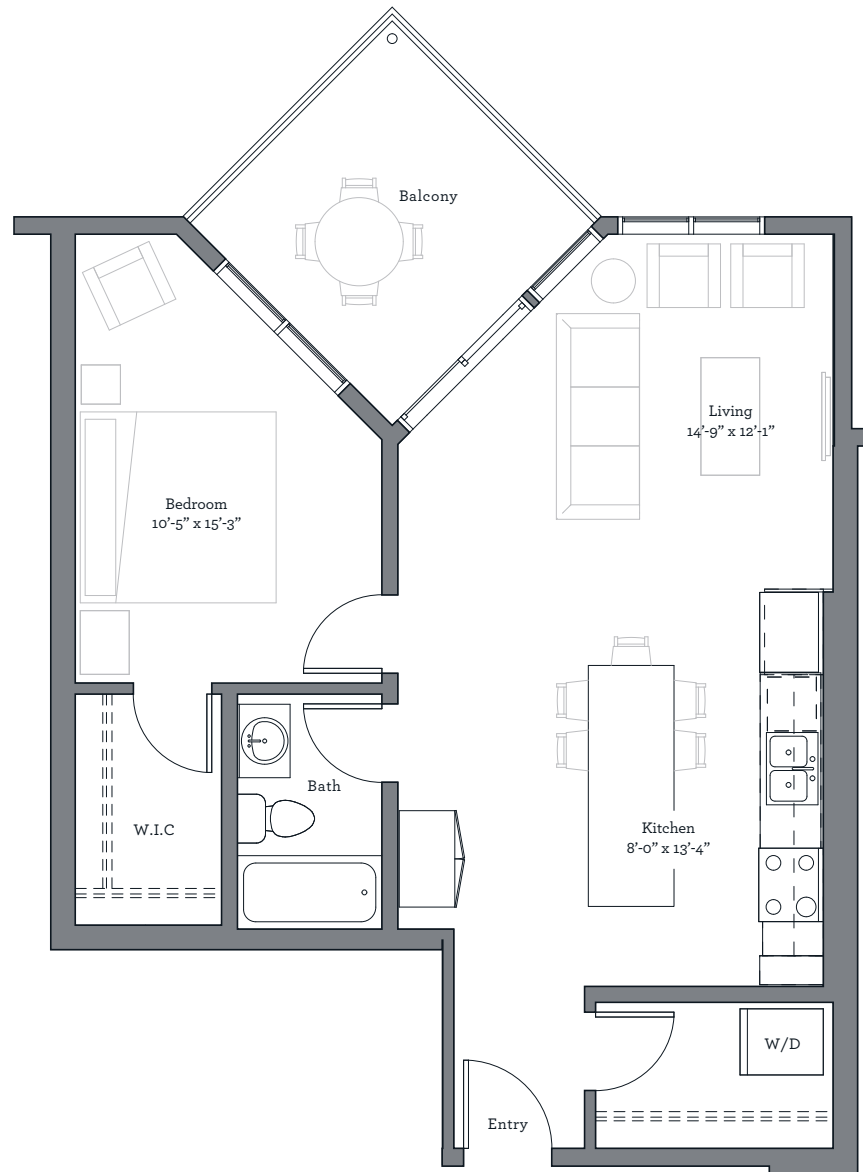

WILLIAM
OFF WHYTE

Fourth Floor

Third Floor

Second Floor

Main Floor

Unit B

Sq.Ft.	712
Bedroom	1
Bathroom	1