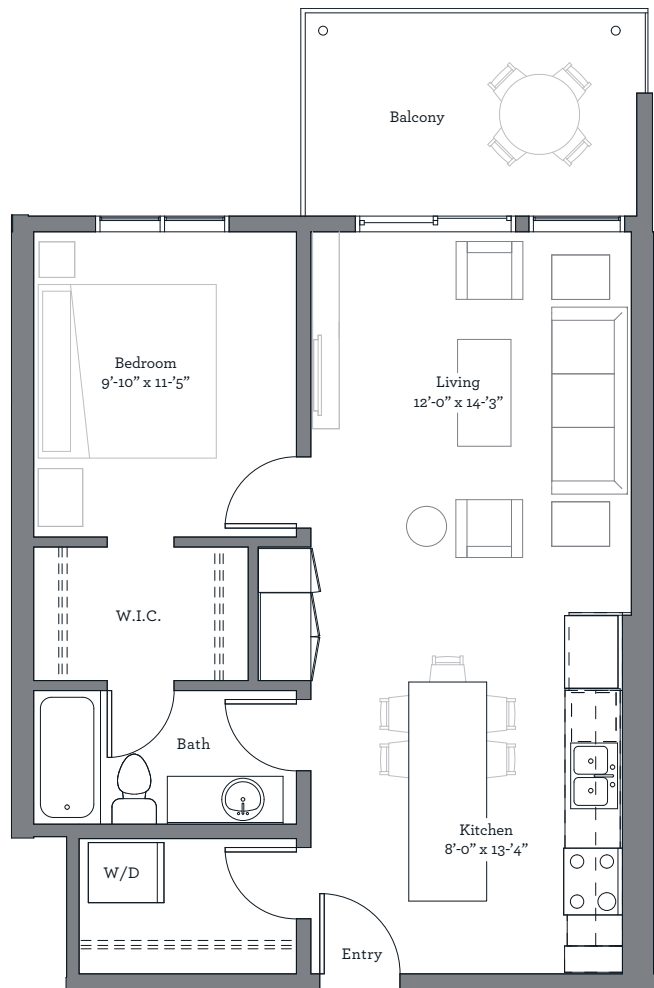

WILLIAM
OFF WHYTE

Fourth Floor

Third Floor

Second Floor

Main Floor

Unit D

Sq.Ft.	662
Bedroom	1
Bathroom	1