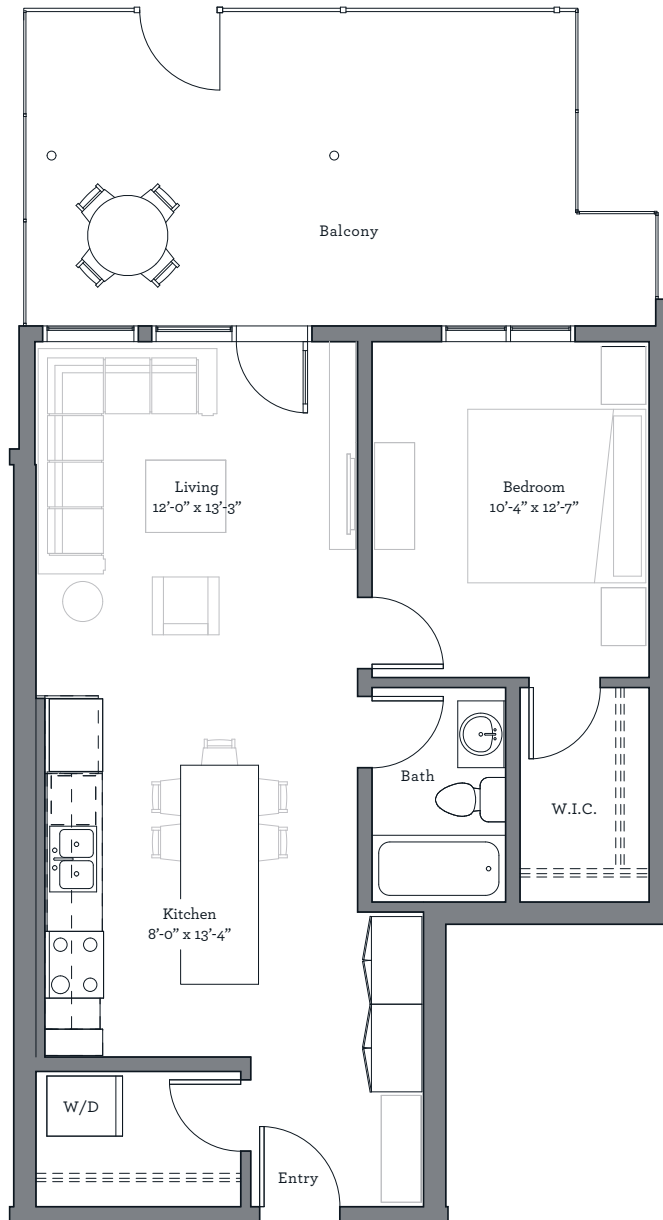

WILLIAM  
OFF WHYTE

Fourth Floor

Third Floor

Second Floor

Main Floor

## Unit E

Sq.Ft. 701

Bedroom 1

Bathroom 1