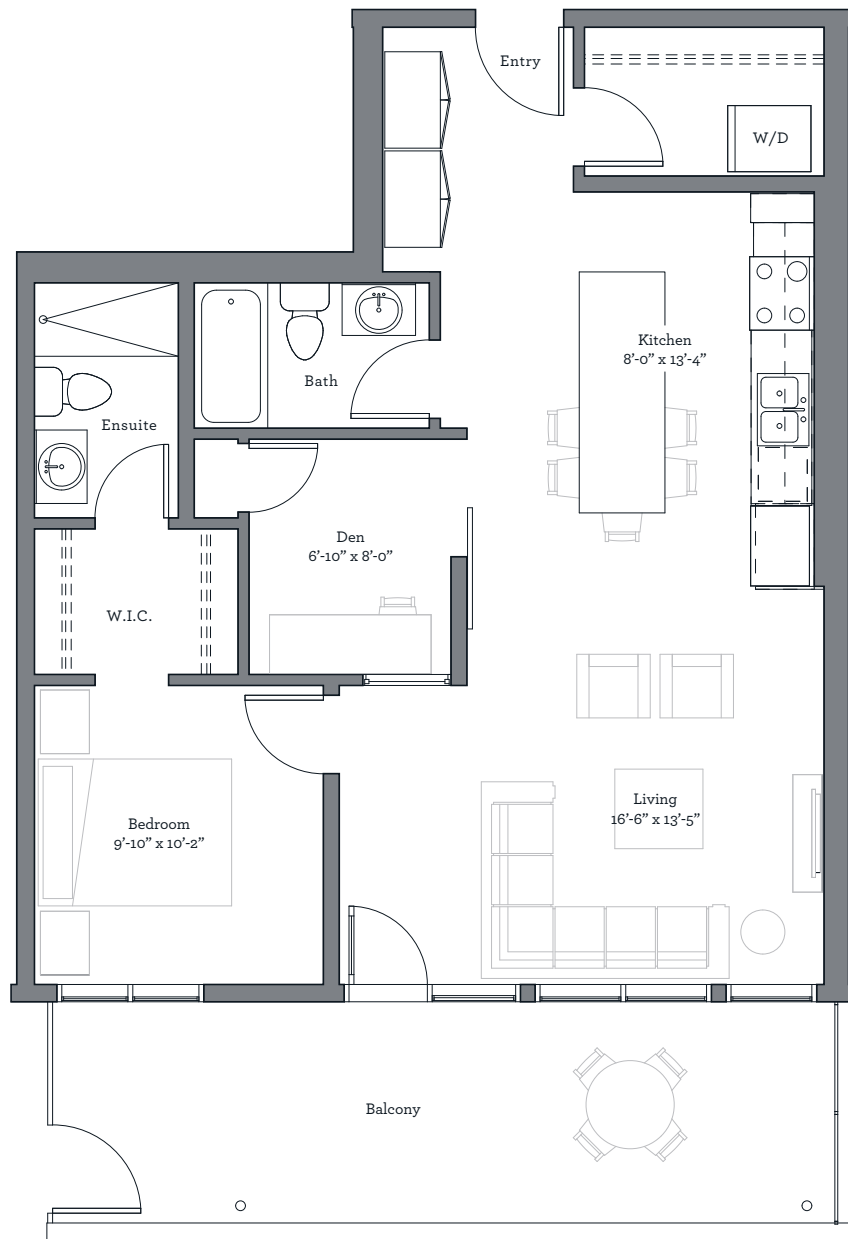

WILLIAM
OFF WHYTE

Fourth Floor

Third Floor

Second Floor

Main Floor

Unit G

Sq.Ft. 837

Bedroom 1+Den

Bathrooms 2