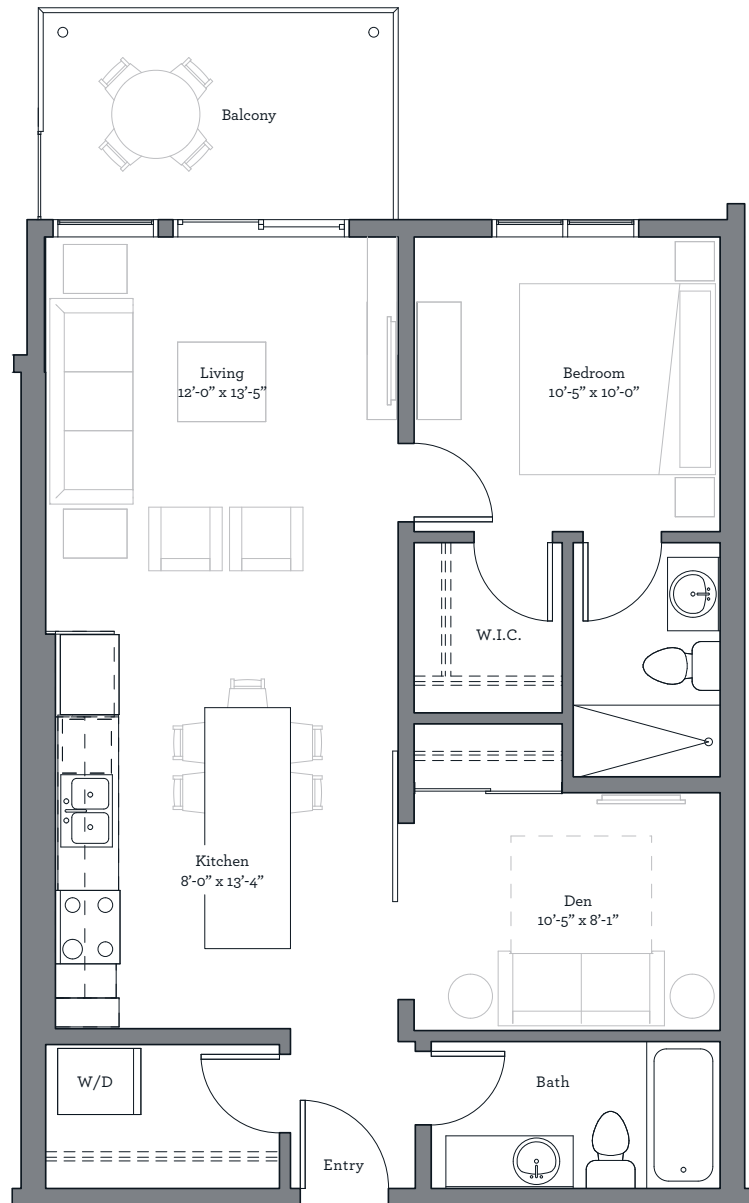

WILLIAM  
OFF WHYTE

Fourth Floor

Third Floor

Second Floor

Main Floor

## Unit H

Sq.Ft. 798

Bedroom 1+Den

Bathrooms 2