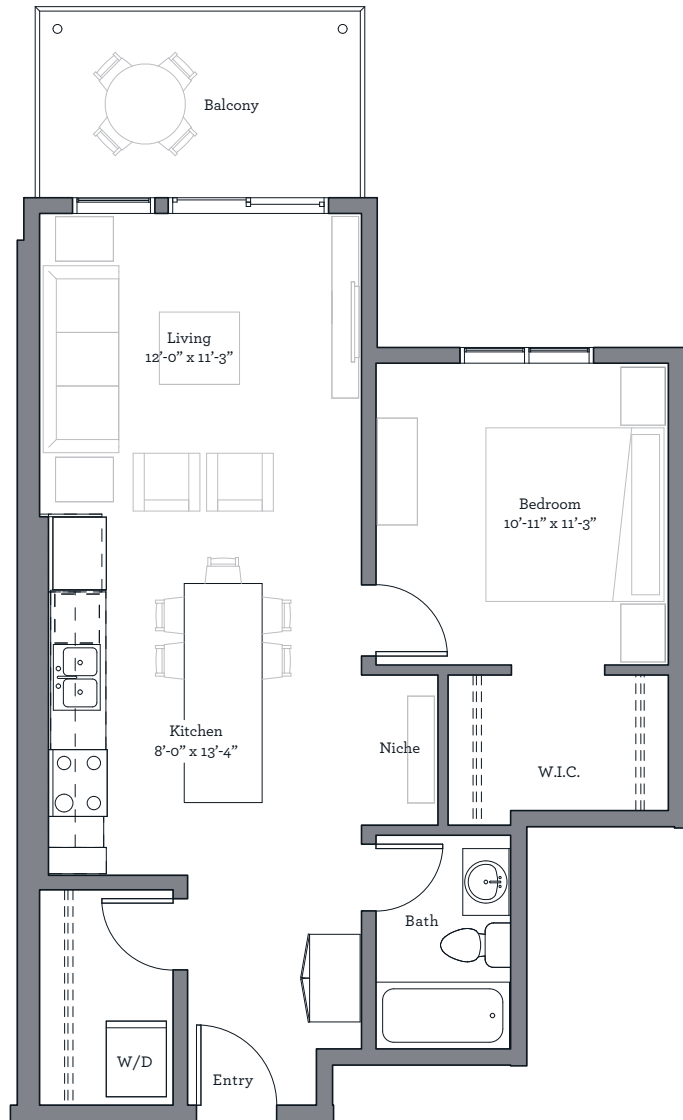

WILLIAM
OFF WHYTE

Fourth Floor

Third Floor

Second Floor

Main Floor

Unit J

Sq.Ft.	700
Bedroom	1
Bathroom	1